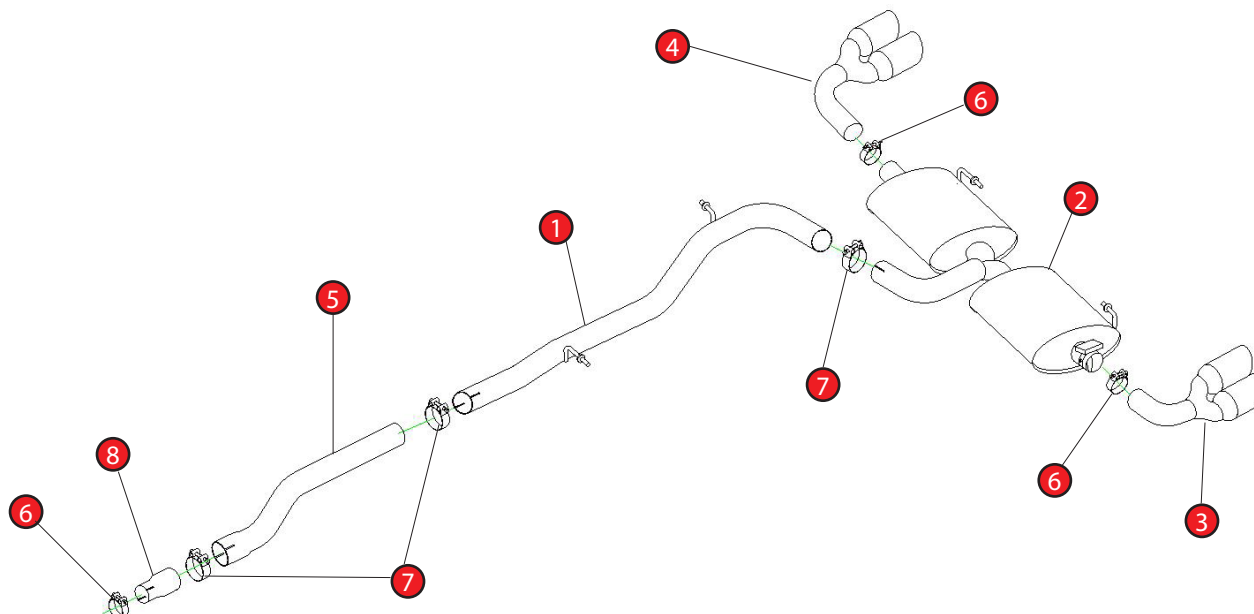

Case 6

CAR	Audi S1 2.0TFSi Quattro	PART NO.	SAUS045D
YEAR	2014- Current	FIT KITS	189 FK
NOTES	Where not supplied use original fittings.	FEATURES	Pipe Diameter:- 70mm/2.75"

NO.	PART NO.	DESCRIPTION	QTY
1	569AU	Centre No Silencer	1
2	582AU	Rear Silencer with Electronic Valve	1
3	571AU64	L/H Trim	1
4	572AU64	R/H Trim	1
5	567AU	Front Pipe	1
Fit Kit			
6	Z016.10064	65mm H/D Clamps	3
7	Z016.10063	72mm H/D Clamps	3
8	AD73	Adaptor	1

E-MARK	N/A
DATE	21/10/16
ISSUE	02
AUTHORISED	S.Jackson

NOTE: ENSURE SCORPION SYSTEM IS CLEAR OF MOVING PARTS AND ALL ORIGINAL FUNCTIONS WORK CORRECTLY.

Checked By \_\_\_\_\_